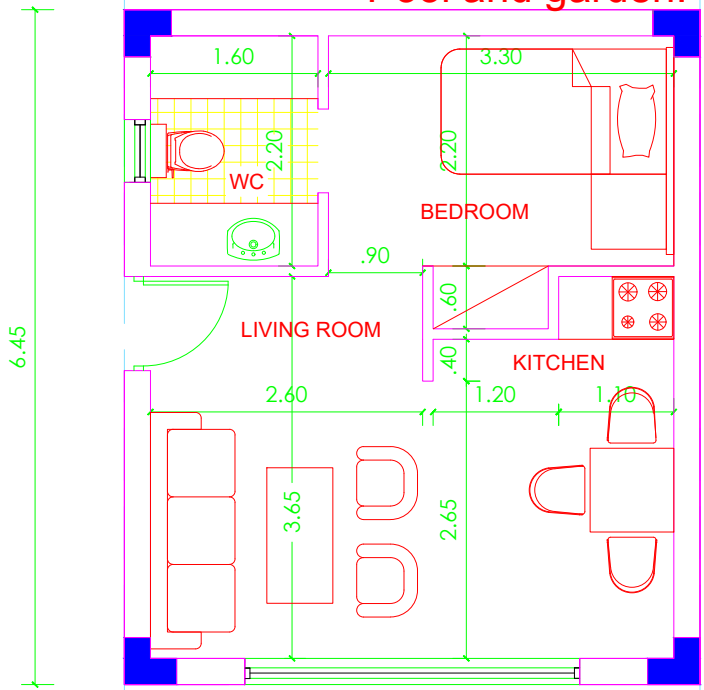

1bed 42m² some units with 30m² roof garden others shared Pool and garden.

TYPE 2 - 2BDR 90m² some units with 75m² roof garden others with garden and private Pool.

VILLA 180m² + 30m² roof garden totaling 210m². Private Pool, Garden.