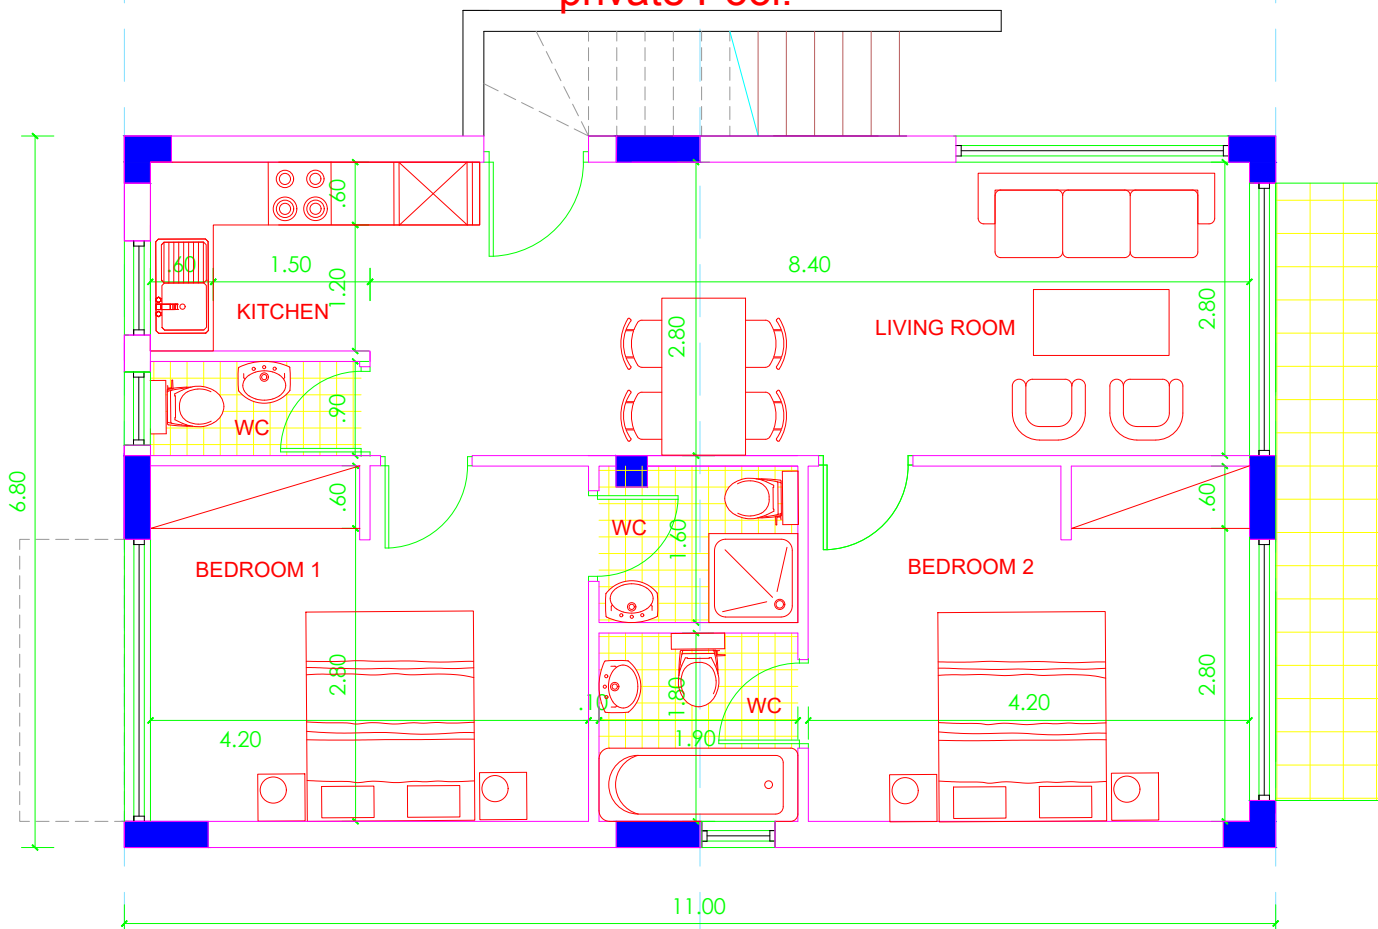

1bed 42m² some units with 30m² roof garden others shared Pool and garden.

TYPE 2 - 2BDR 90m² some units with 75m² roof garden others with garden and private Pool.

VILLA 180m² + 30m² roof garden totaling 210m². Private Pool, Garden.